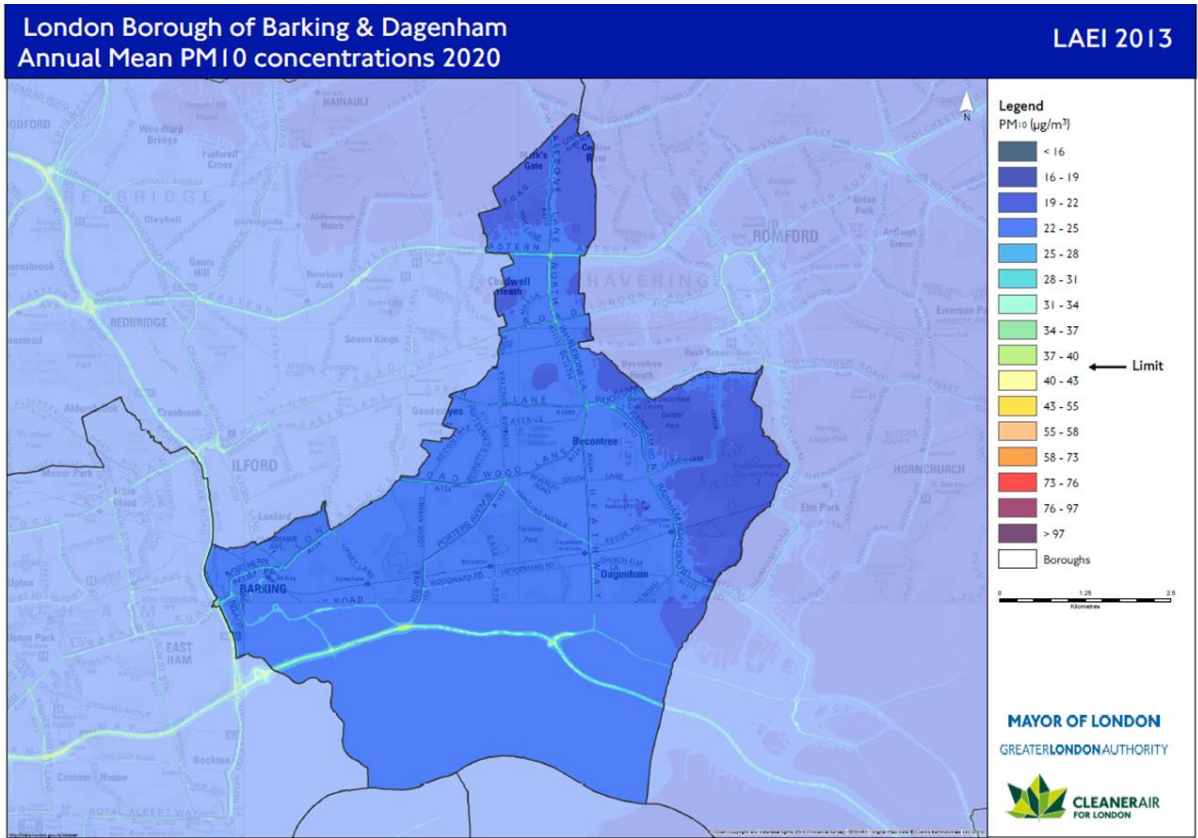

Appendix 1 – Pollution Maps Barking & Dagenham

London Borough of Barking & Dagenham
Annual Mean PM_{2.5} concentrations 2020

LAEI 2013