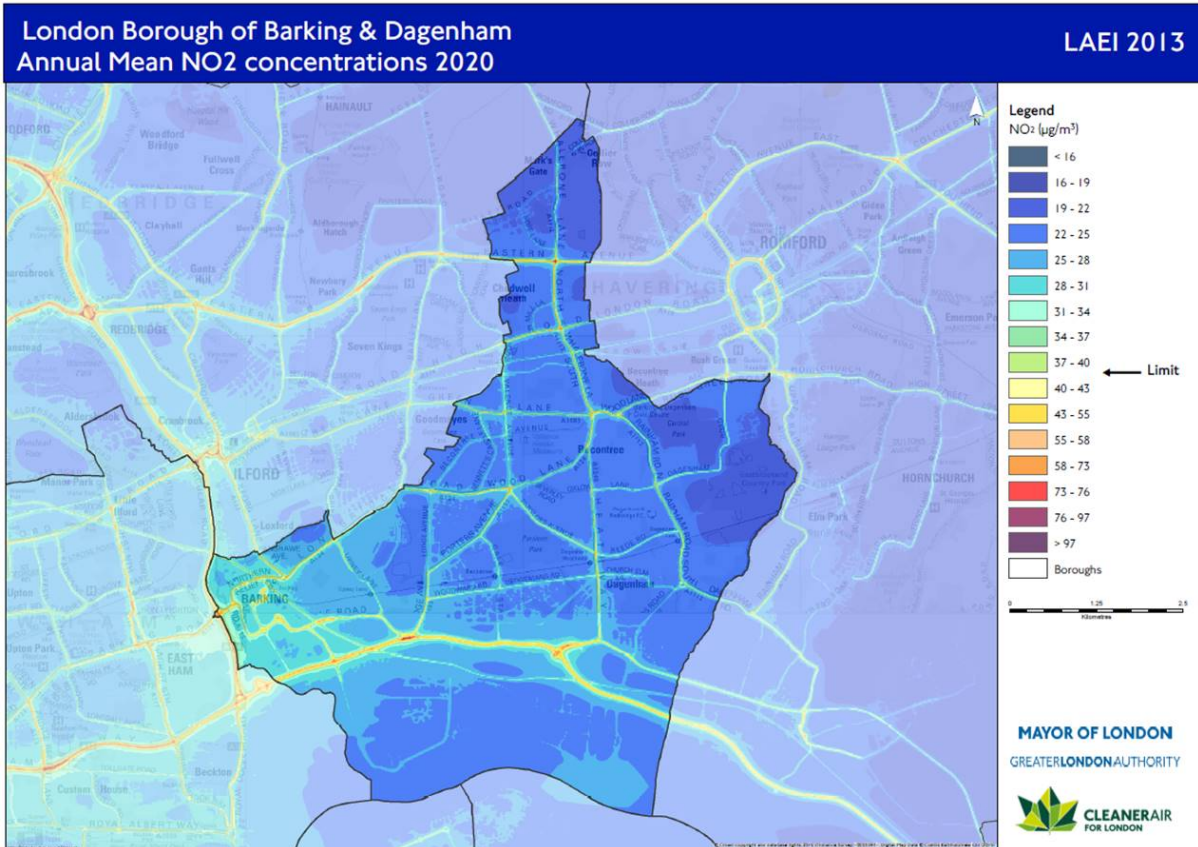

Appendix 1 – Pollution Maps Barking & Dagenham

London Borough of Barking & Dagenham
Annual Mean PM_{2.5} concentrations 2020

LAEI 2013